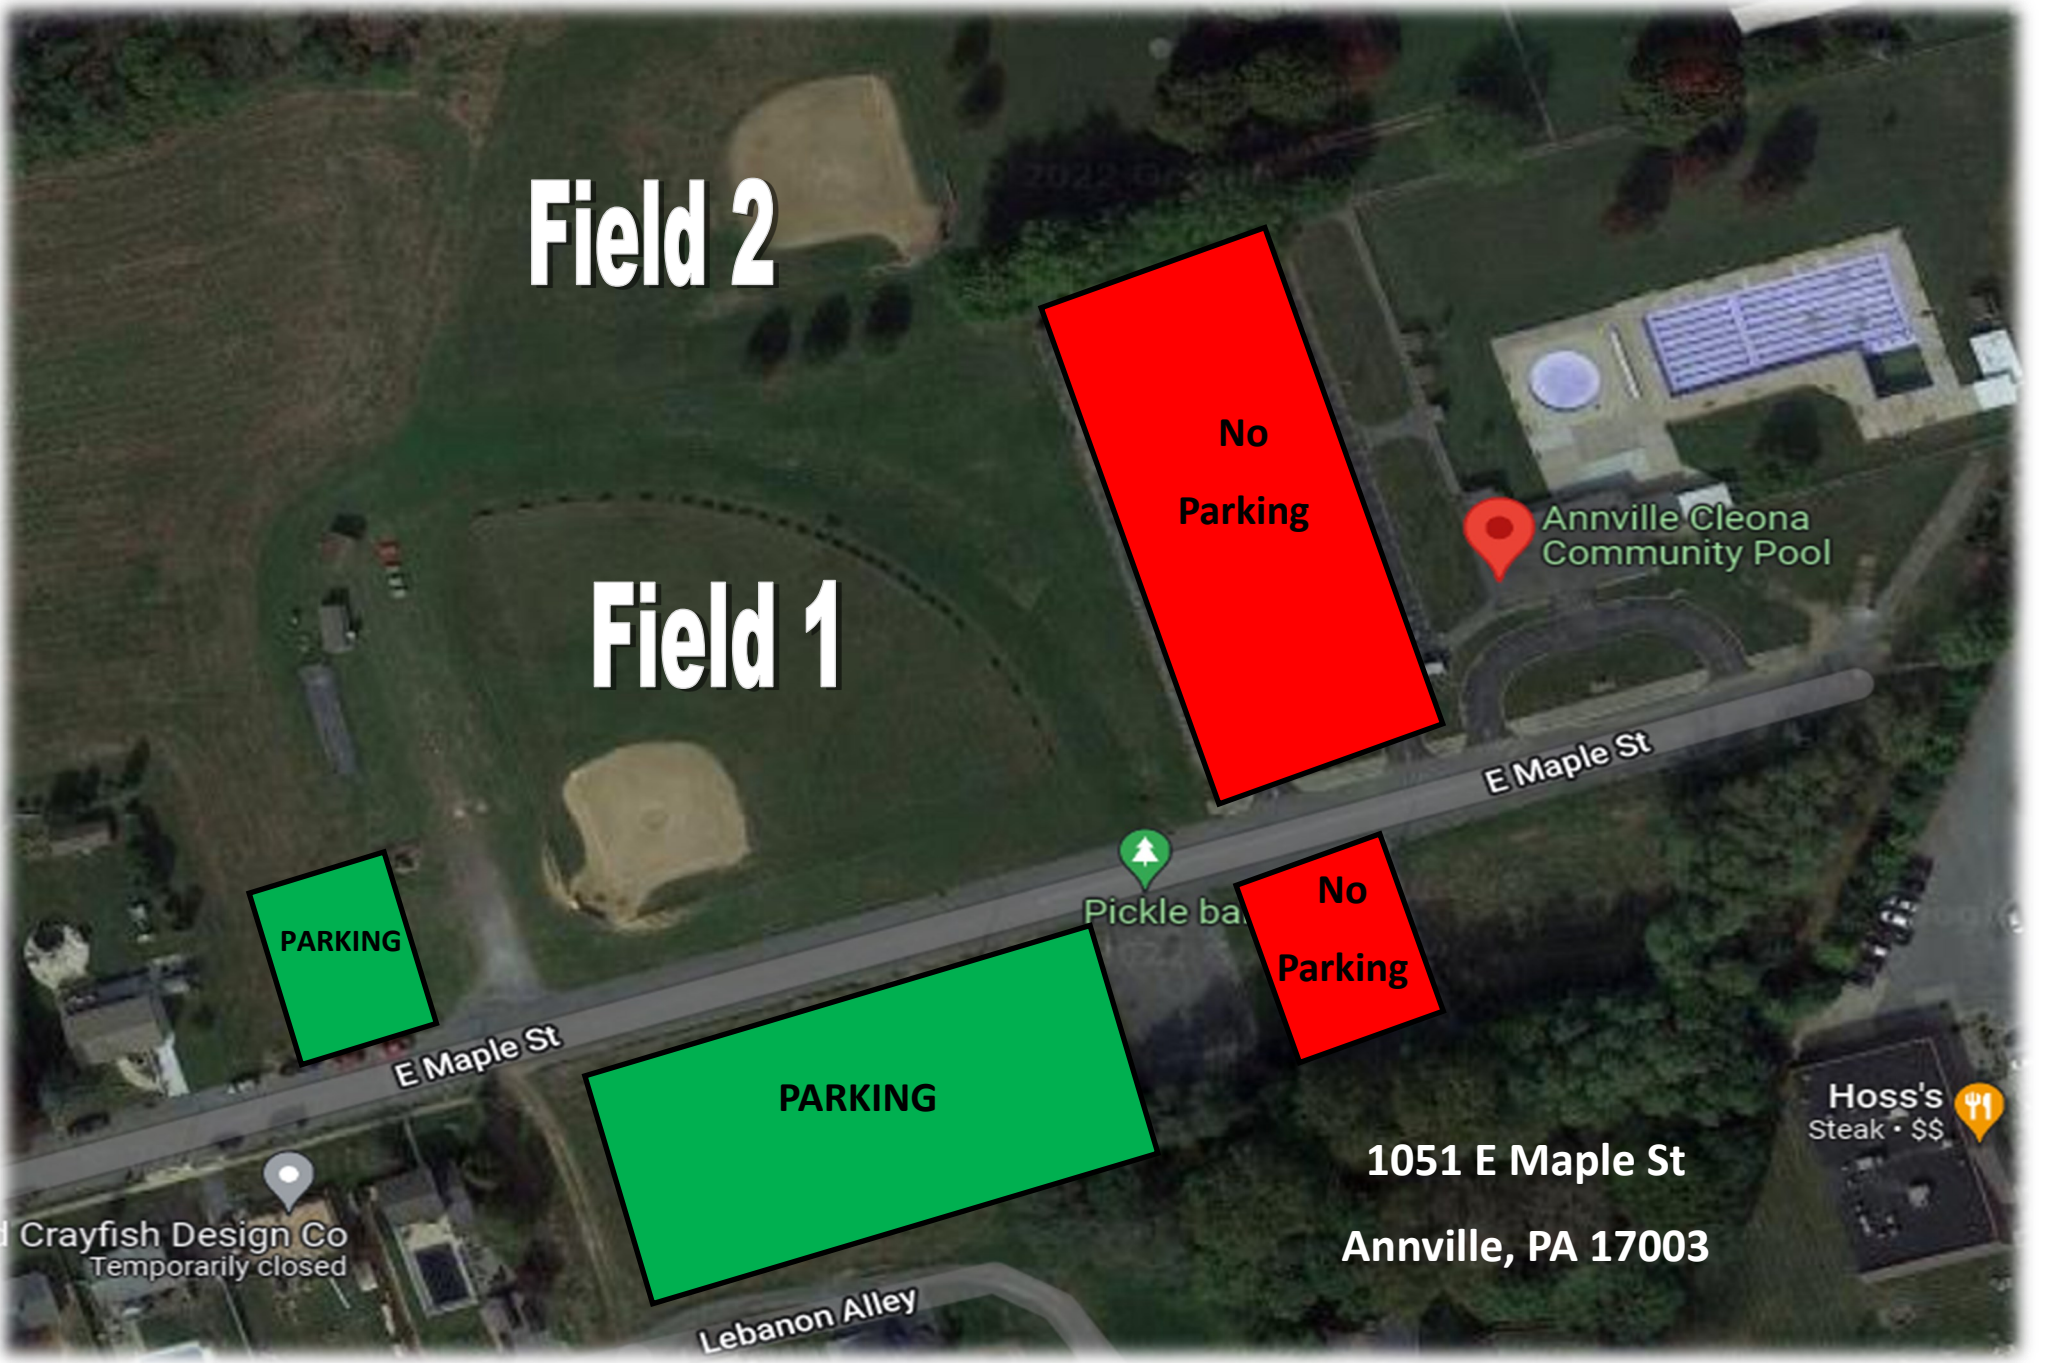

ANNVILLE CLEONA POOL

SOFTBALL FIELDS - PARKING MAP

Field 2

Field 1

No
Parking

Annville Cleona
Community Pool

E Maple St

PARKING

Pickle ball

No
Parking

PARKING

E Maple St

1051 E Maple St

Hoss's
Steak · \$\$

Crayfish Design Co
Temporarily closed

Annville, PA 17003

Lebanon Alley